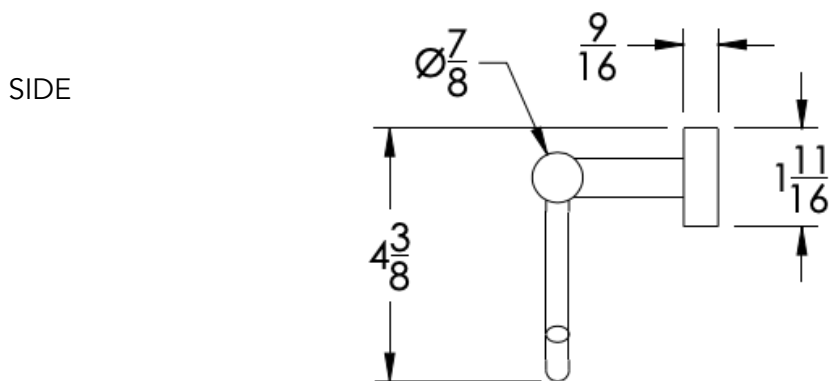

neelnox

LET
THERE
BE **DESIGN.**

FEATURES

- Premium 304 Grade Stainless Steel
- Solid Mount Construction
- Concealed Installation Hardware
- State of the art wall anchors included for installation on Dry wall or Tile

COLLECTION ELOQUENCE

TISSUE HOLDER

Model	Product	Finishes Available
ELO-TPHR	Tissue Holder (Facing Right)	Multiple finishes available. Over 23 finishes to choose from.
ELO-TPHL	Tissue Holder (Facing Left)	

Dimension in inches

NOTE: Dimensions subject to change without notice.