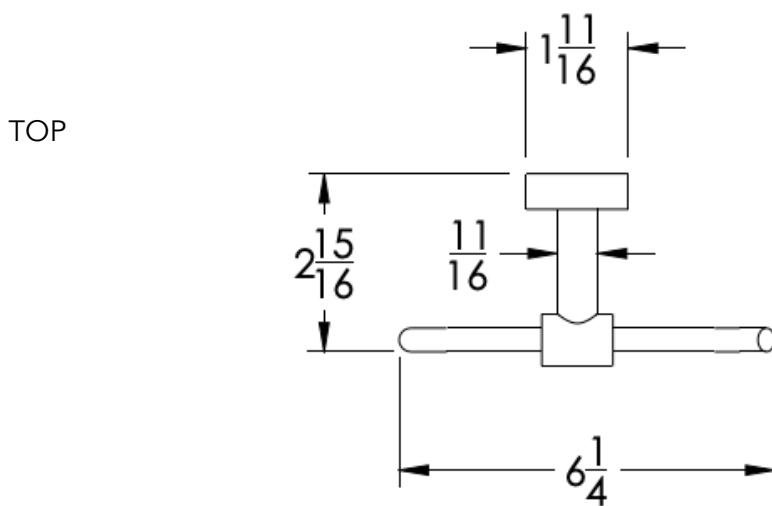

neelnox

LET
THERE
BE **DESIGN.**

FEATURES

- Premium 304 Grade Stainless Steel
- Solid Mount Construction
- Concealed Installation Hardware
- State of the art wall anchors included for installation on Dry wall or Tile

COLLECTION ELOQUENCE

TISSUE HOLDER

Model	Product	Finishes Available
ELO-TPHR	Tissue Holder (Facing Right)	Multiple finishes available. Over 23 finishes to choose from.
ELO-TPHL	Tissue Holder (Facing Left)	

Dimension in inches

NOTE: Dimensions subject to change without notice.