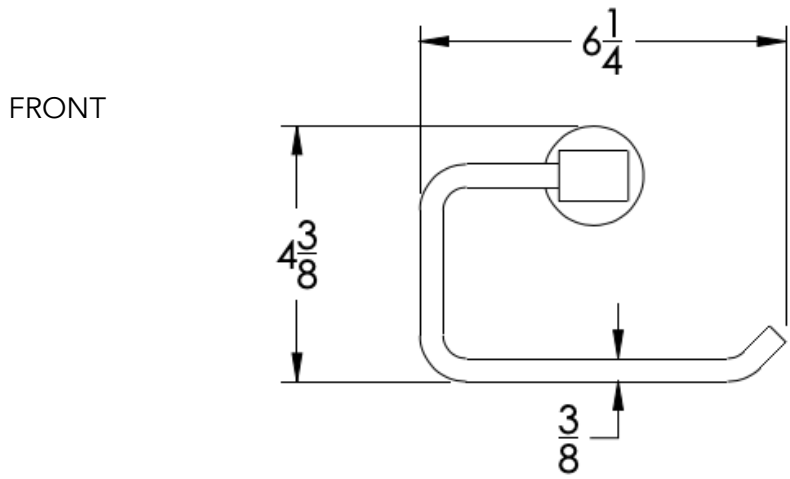

neelnox

LET
THERE
BE **DESIGN.**

FEATURES

- Premium 304 Grade Stainless Steel
- Solid Mount Construction
- Concealed Installation Hardware
- State of the art wall anchors included for installation on Dry wall or Tile

COLLECTION ELOQUENCE

TISSUE HOLDER

Model	Product	Finishes Available
ELO-TPHR	Tissue Holder (Facing Right)	Multiple finishes available. Over 23 finishes to choose from.
ELO-TPHL	Tissue Holder (Facing Left)	

Dimension in inches

NOTE: Dimensions subject to change without notice.